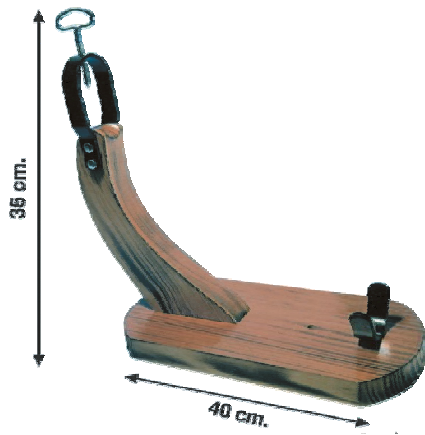

JAMONEROS GÓNDOLA 304

313